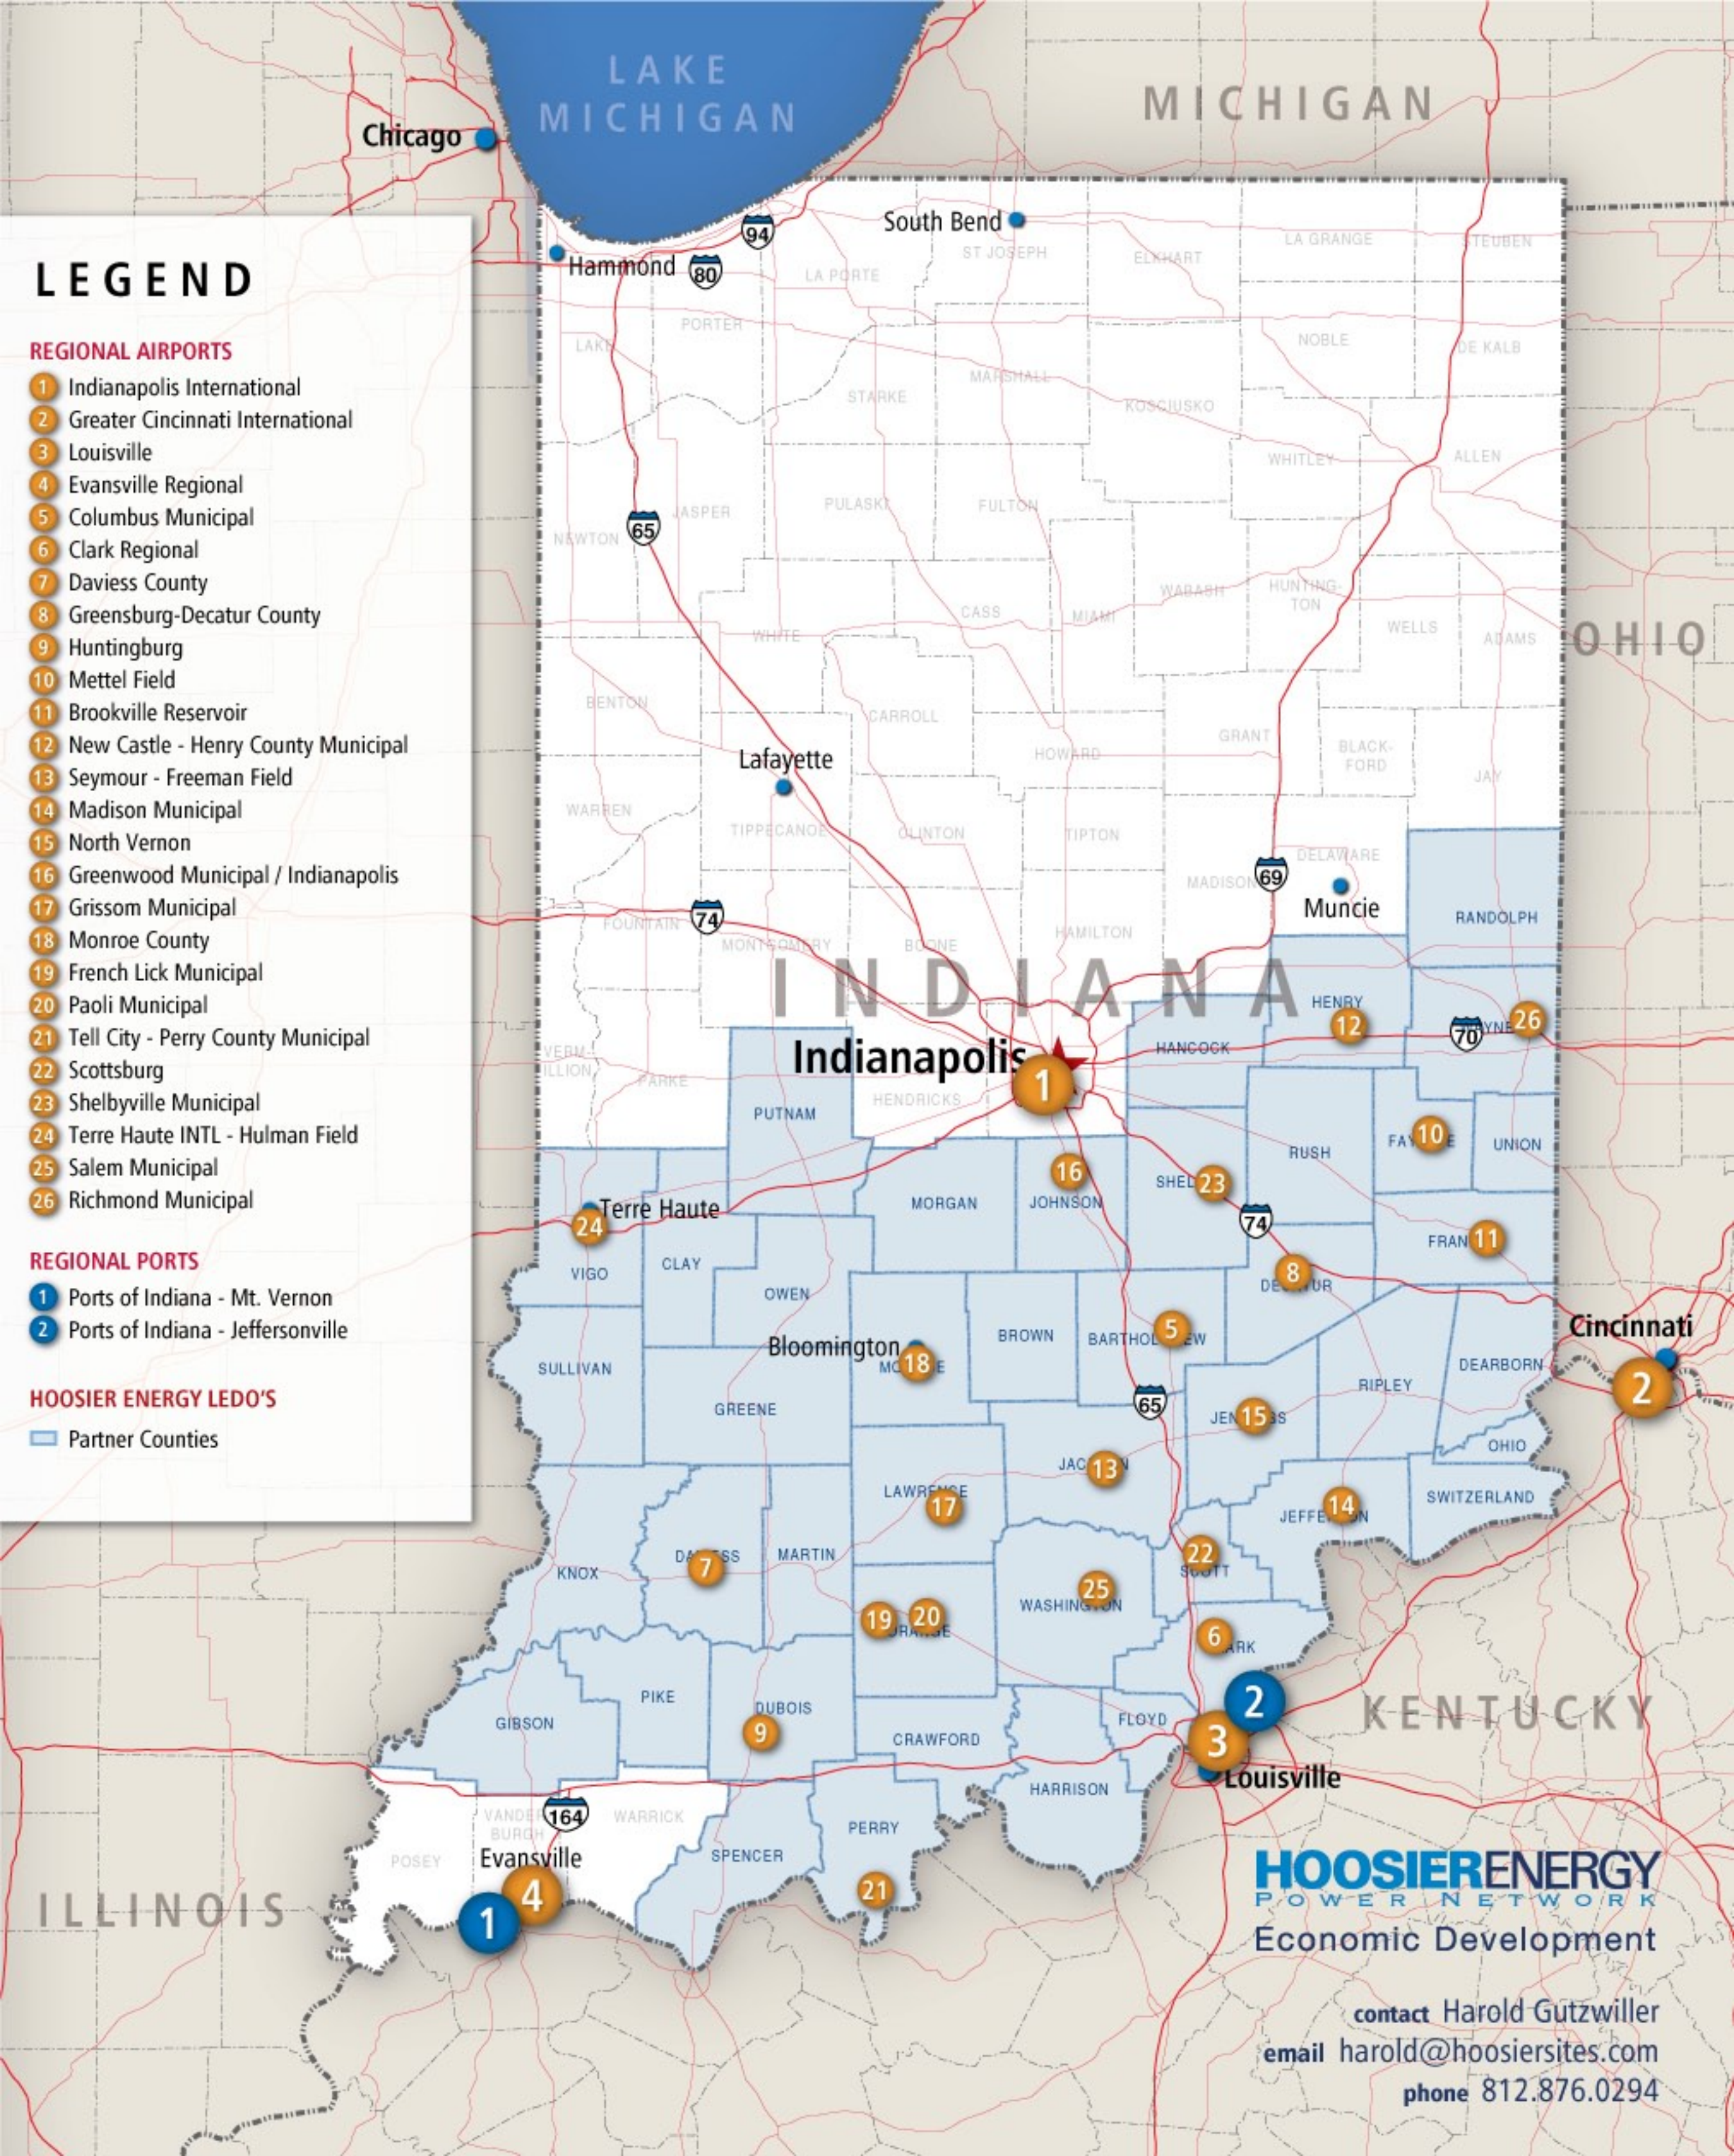

LEGEND

REGIONAL AIRPORTS

- 1 Indianapolis International
- 2 Greater Cincinnati International
- 3 Louisville
- 4 Evansville Regional
- 5 Columbus Municipal
- 6 Clark Regional
- 7 Daviess County
- 8 Greensburg-Decatur County
- 9 Huntingburg
- 10 Mettel Field
- 11 Brookville Reservoir
- 12 New Castle - Henry County Municipal
- 13 Seymour - Freeman Field
- 14 Madison Municipal
- 15 North Vernon
- 16 Greenwood Municipal / Indianapolis
- 17 Grissom Municipal
- 18 Monroe County
- 19 French Lick Municipal
- 20 Paoli Municipal
- 21 Tell City - Perry County Municipal
- 22 Scottsburg
- 23 Shelbyville Municipal
- 24 Terre Haute INTL - Hulman Field
- 25 Salem Municipal
- 26 Richmond Municipal

REGIONAL PORTS

- 1 Ports of Indiana - Mt. Vernon
- 2 Ports of Indiana - Jeffersonville

HOOSIER ENERGY LEDO'S

- Partner Counties

HOOSIERENERGY
POWER NETWORK
Economic Development

contact Harold Gutzwiller
email harold@hoosiersites.com
phone 812.876.0294